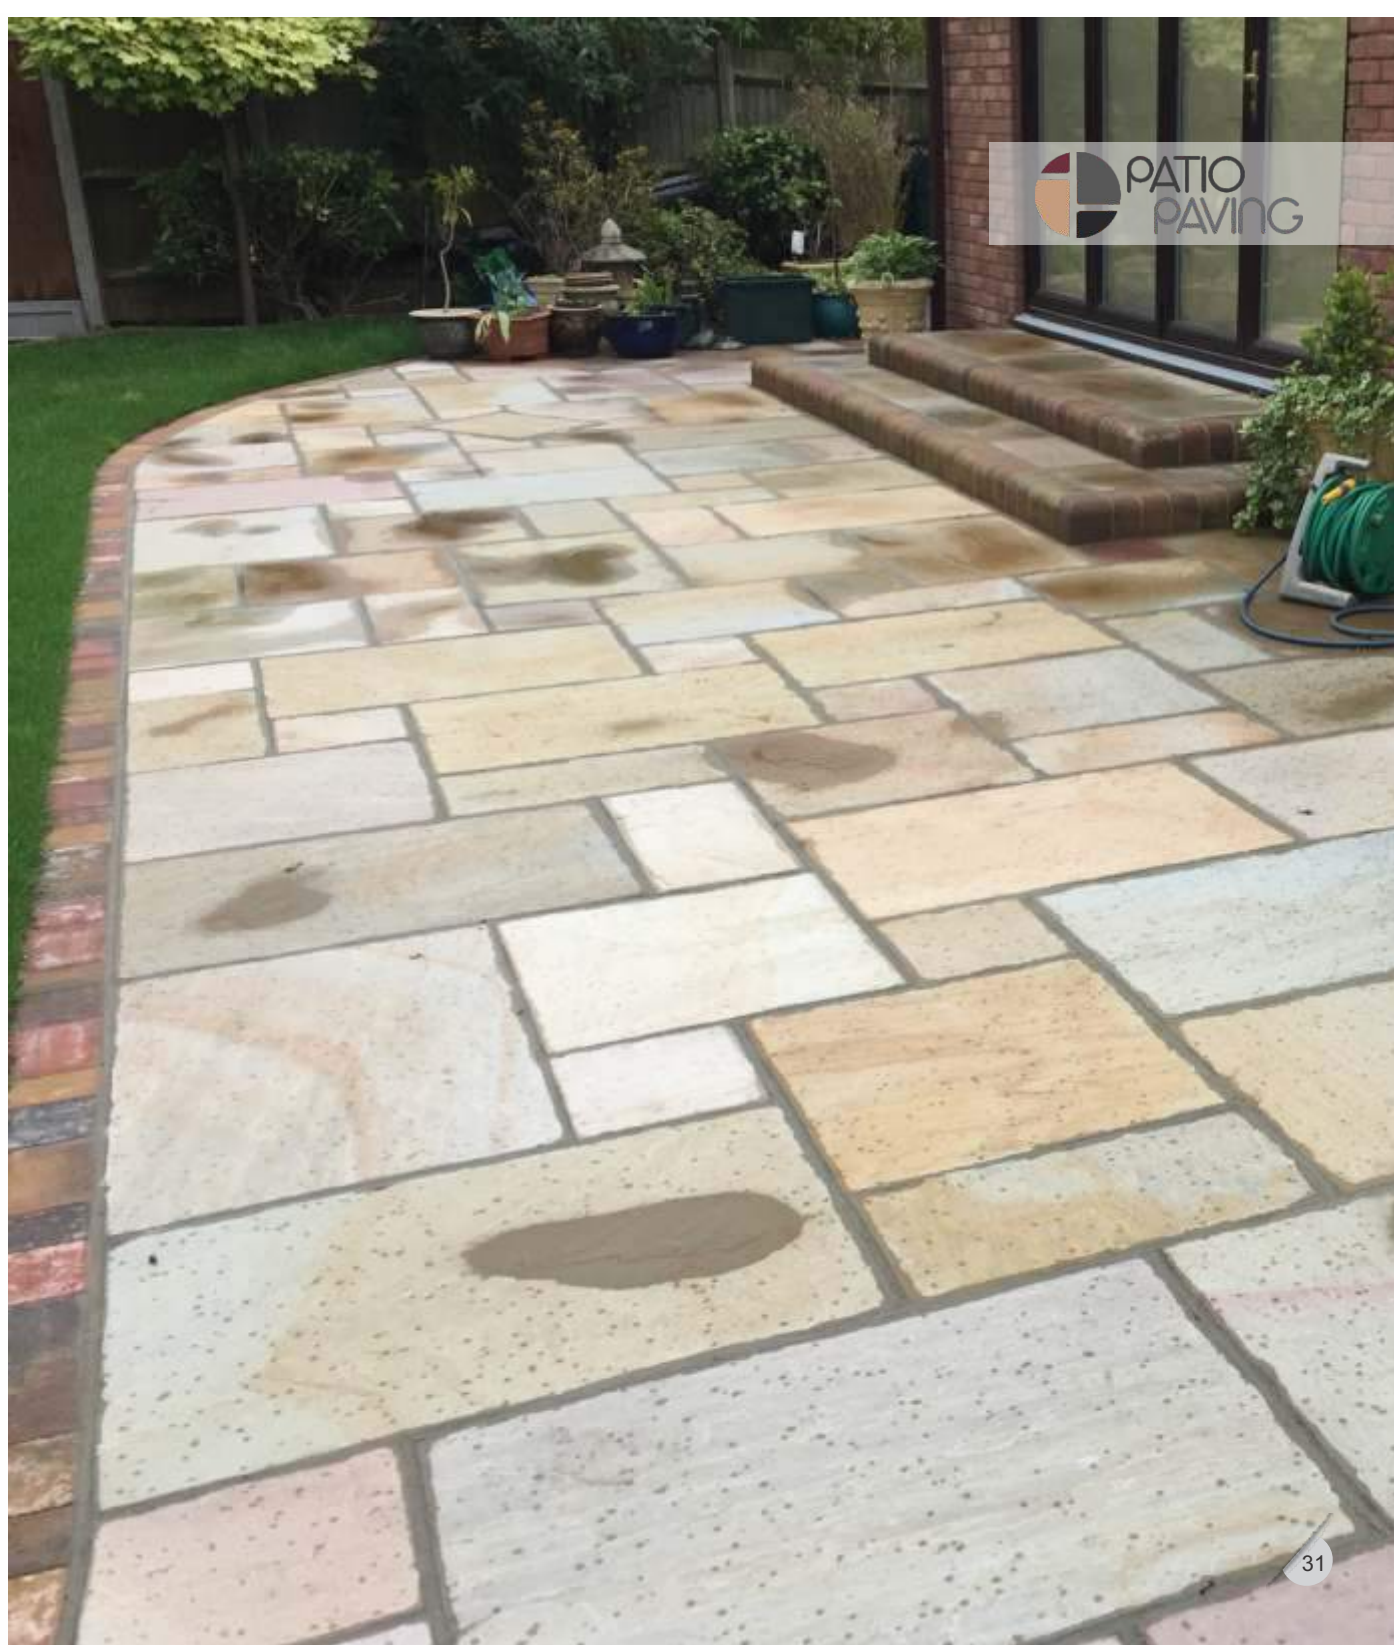

TRADITIONAL PAVING

RIPPON BUFF

Rippon Buff is often referred to as Multi Buff or Camel Dust and is one of the most unique variety of our Natural Sandstone Paving. It has a hard wearing texture, which is most durable and works exceptionally well for large areas where a wider range of colour is required. It is suitable for all applications where a higher quality material is sought. Rippon Buff Sandstone Paving offers a mellow blend of sandy tones that add warmth to your courtyards and patio.

PROJECT PACK 1950 m2* (22mm Calibrated)							
Size (mm)	900x600	600x600	600x290	290x290			
Nos/Pack	16	16	16	18			
* Based on jointing gap of 7-14mm							
SINGLE SIZE PACK (22mm Calibrated)							
Size (mm)	600x900	600x600	600x450	600x290	290x290	150x150	-
Nos/Pack	36	50	72	-	-	-	-