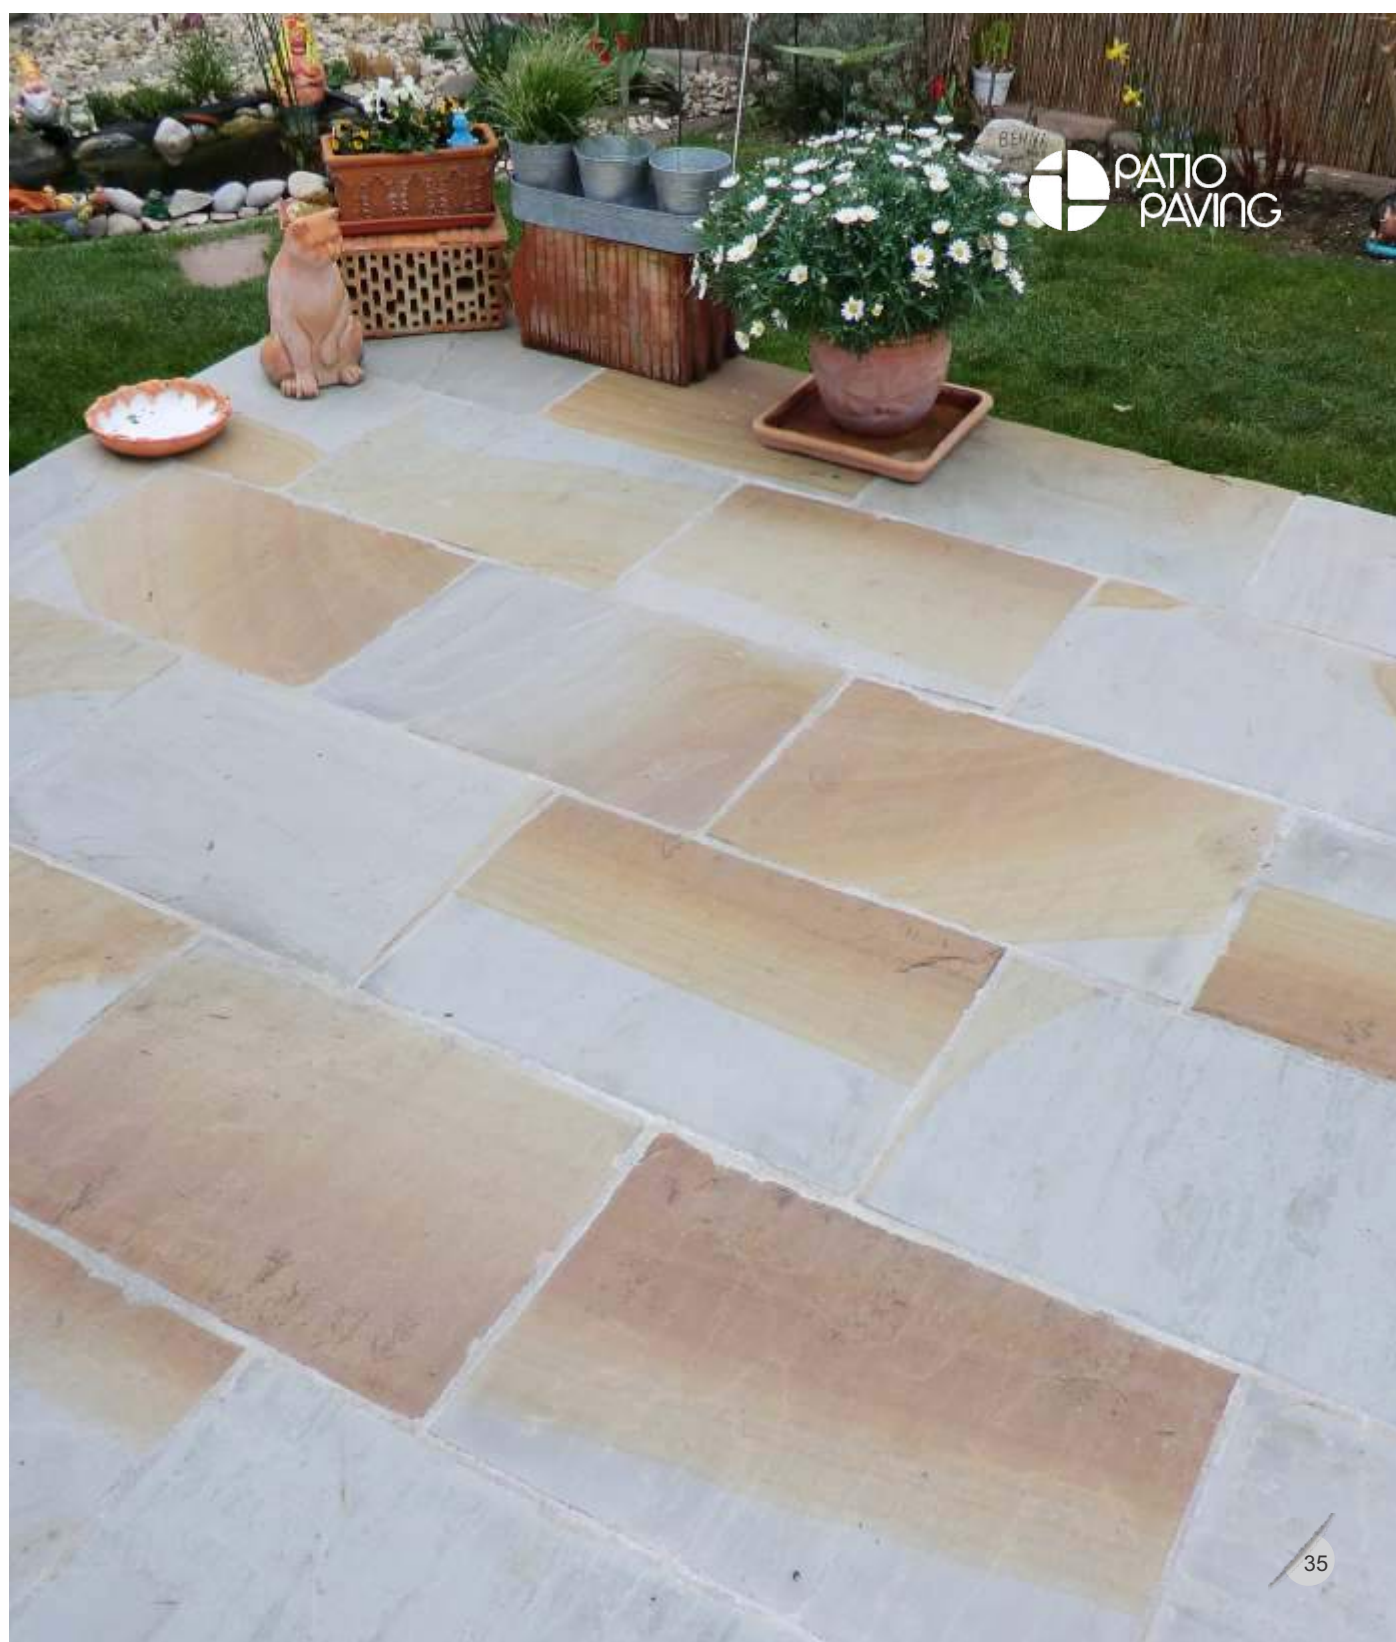

TRADITIONAL PAVING YORK SWIRL

Yorkshire Swirl sandstone bears a strong resemblance to the street flags found in the ancient city of York. This sandstone gives a Natural and timeless look to any garden. What makes this colour so striking is the combination of flat strong greys with deep swirls of rusty browns with the addition of natural markings throughout.

PROJECT PACK 1950 m2* (22mm Calibrated)				
Size (mm)	900x600	600x600	600x290	290x290
Nos/Pack	16	16	16	18

* Based on jointing gap of 7-14mm