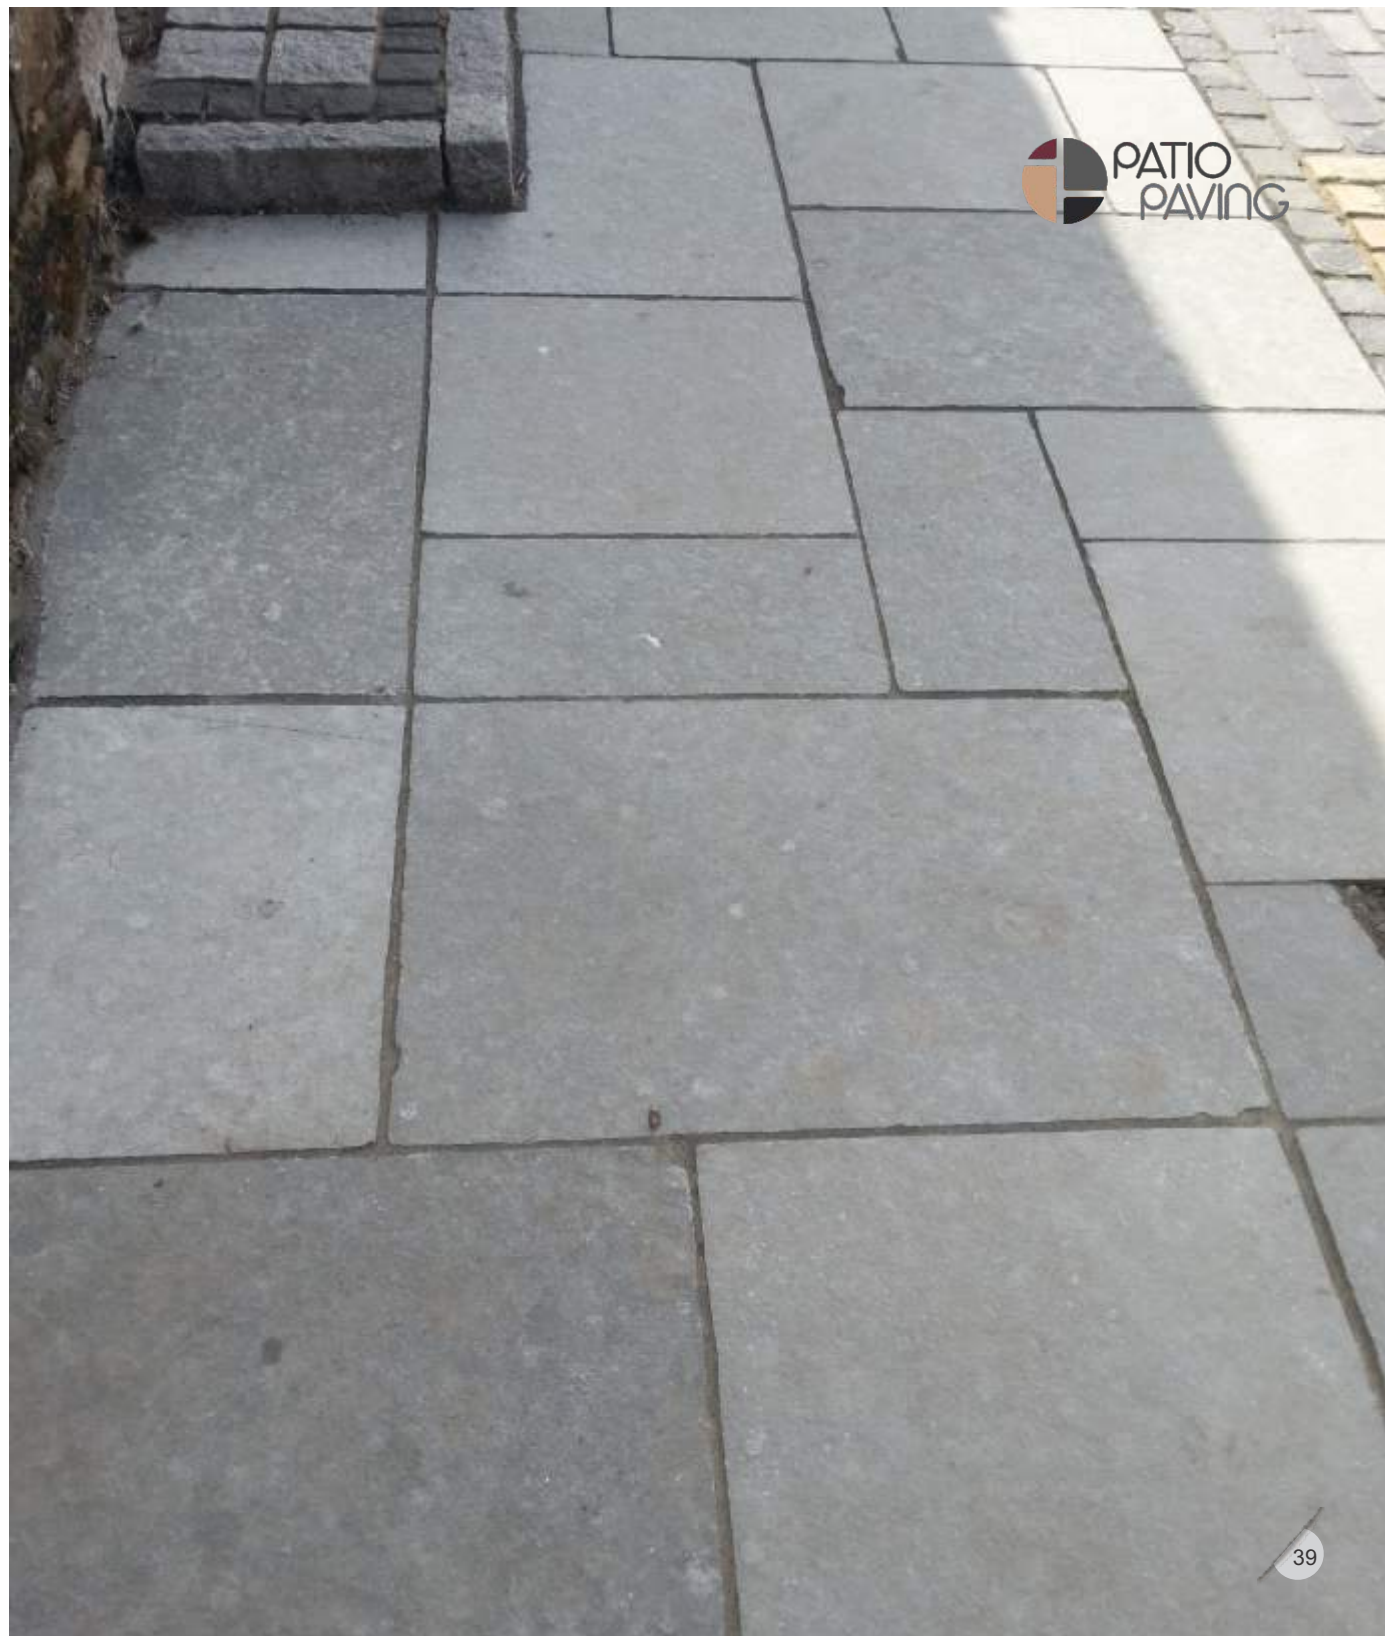

TRADITIONAL PAVING GREY LIME

Grey Lime is a contemporary natural stone paving. With its low abrasion values, high durability and frost resistant properties you can be sure it will last for generations. Ideally suited for internal and external areas such as flooring, patios, courtyards and garden paths.

PROJECT PACK 1950 m2* (22mm Calibrated)				
Size (mm)	900x600	600x600	600x290	290x290
Nos/Pack	16	16	16	18

* Based on jointing gap of 7-14mm