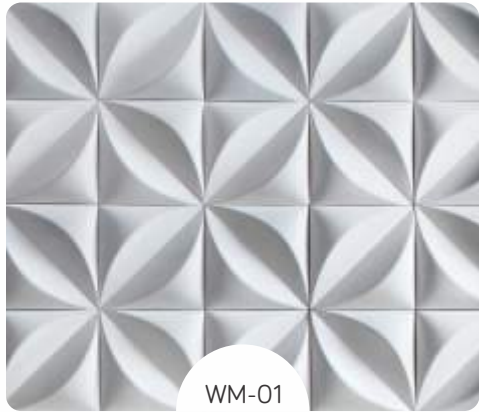

RAJAH MULTI

LILAC

SILVER GREY

COPPER

GREEN GALAXY

WALL MURALS

Expand your interior and exterior wall décor to a new dimension with sculptured natural stone wall murals. Cut or carved into stunning and elaborate designs, wall murals grant the wall decoration a lavish, imperial personality. Introduce uniqueness and distinction to your elevation walls, hallways, galleries, living room walls, accent walls and office spaces with elegantly engraved natural stones. With a multitude of patterns, colors, sizes, designs and styles of wall murals available at Patio Paving you can pick or create the perfect stone murals that synchronize with your interior décor ideas.