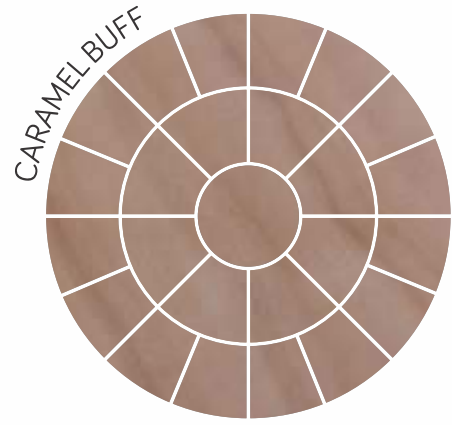

CIRCLE SETTS

A Stone Circle makes a beautiful paving feature. Its strong shape draws the eye, useful if you want to focus attention in one spot, or draw the eye to a more distant part of the garden. It works well to create a stand-alone seating area, or incorporated into a paving design to add interest or differentiate a particular section. London Stone supplies Stone Circles in a range of colours and sizes. Off-the-shelf, they are available in four different sandstone colours, to complement our Indian sandstone paving range

	Total pcs	Centre Ø	Ring 1 Ø	Ring 2 Ø	Ring 3 Ø	Sq. Off Kit
L 3.3 m	41	600	1500	2400	3300	3600
M 2.4 m	25	600	1500	2400	-	2700
S 1.5 m	9	600	1500	-	-	1800
Nos of Pcs	-	1	8	16	16	-