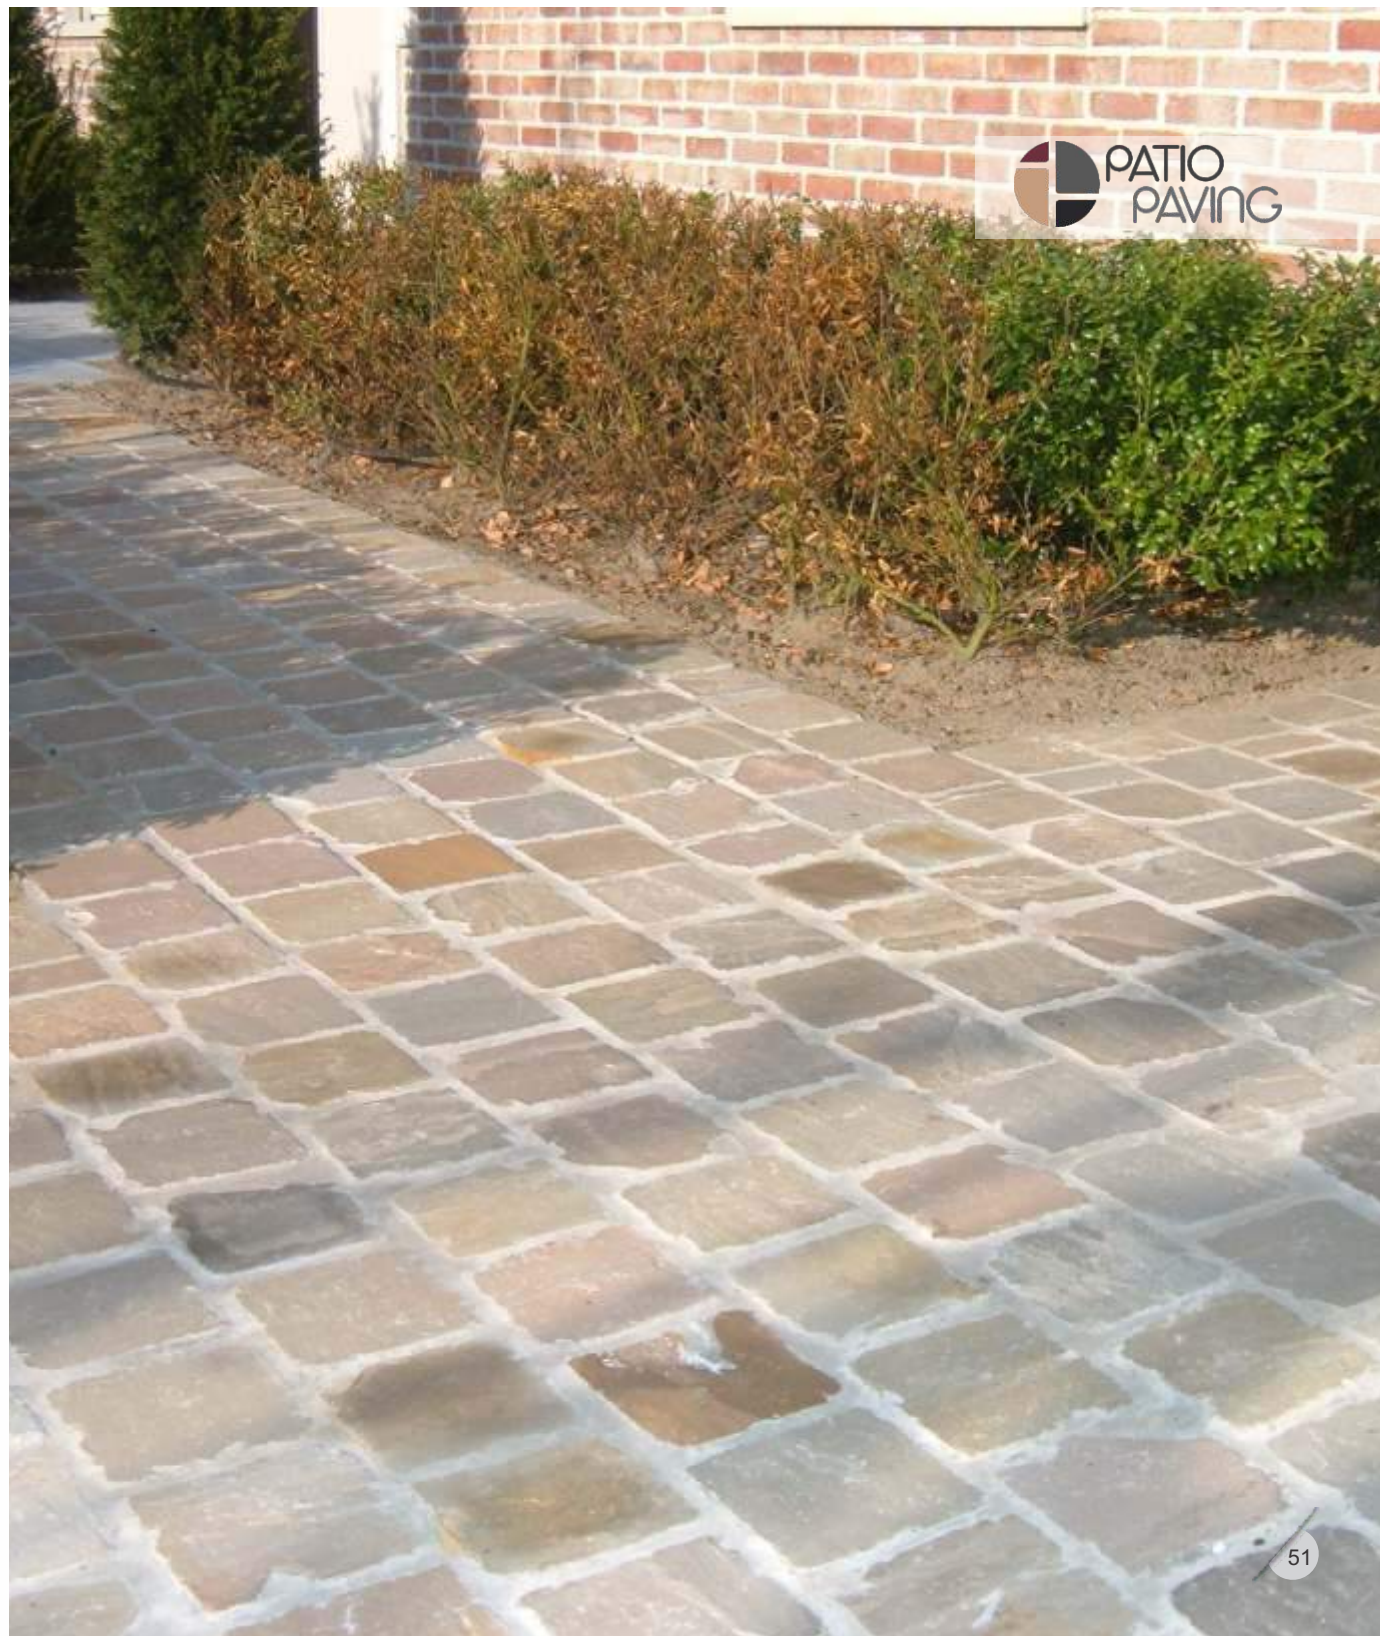

PROJECT PACK 12.30 m2* (40-60mm)			
Size (mm)	200x150	150x150	150x100
Nos/Pack	160	160	160
* Based on jointing gap of 7-14mm			
SINGLE SIZE PACK 23.04 m2* (22mm Calibrated)			
Size (mm)	150x150		
Nos/Pack	900