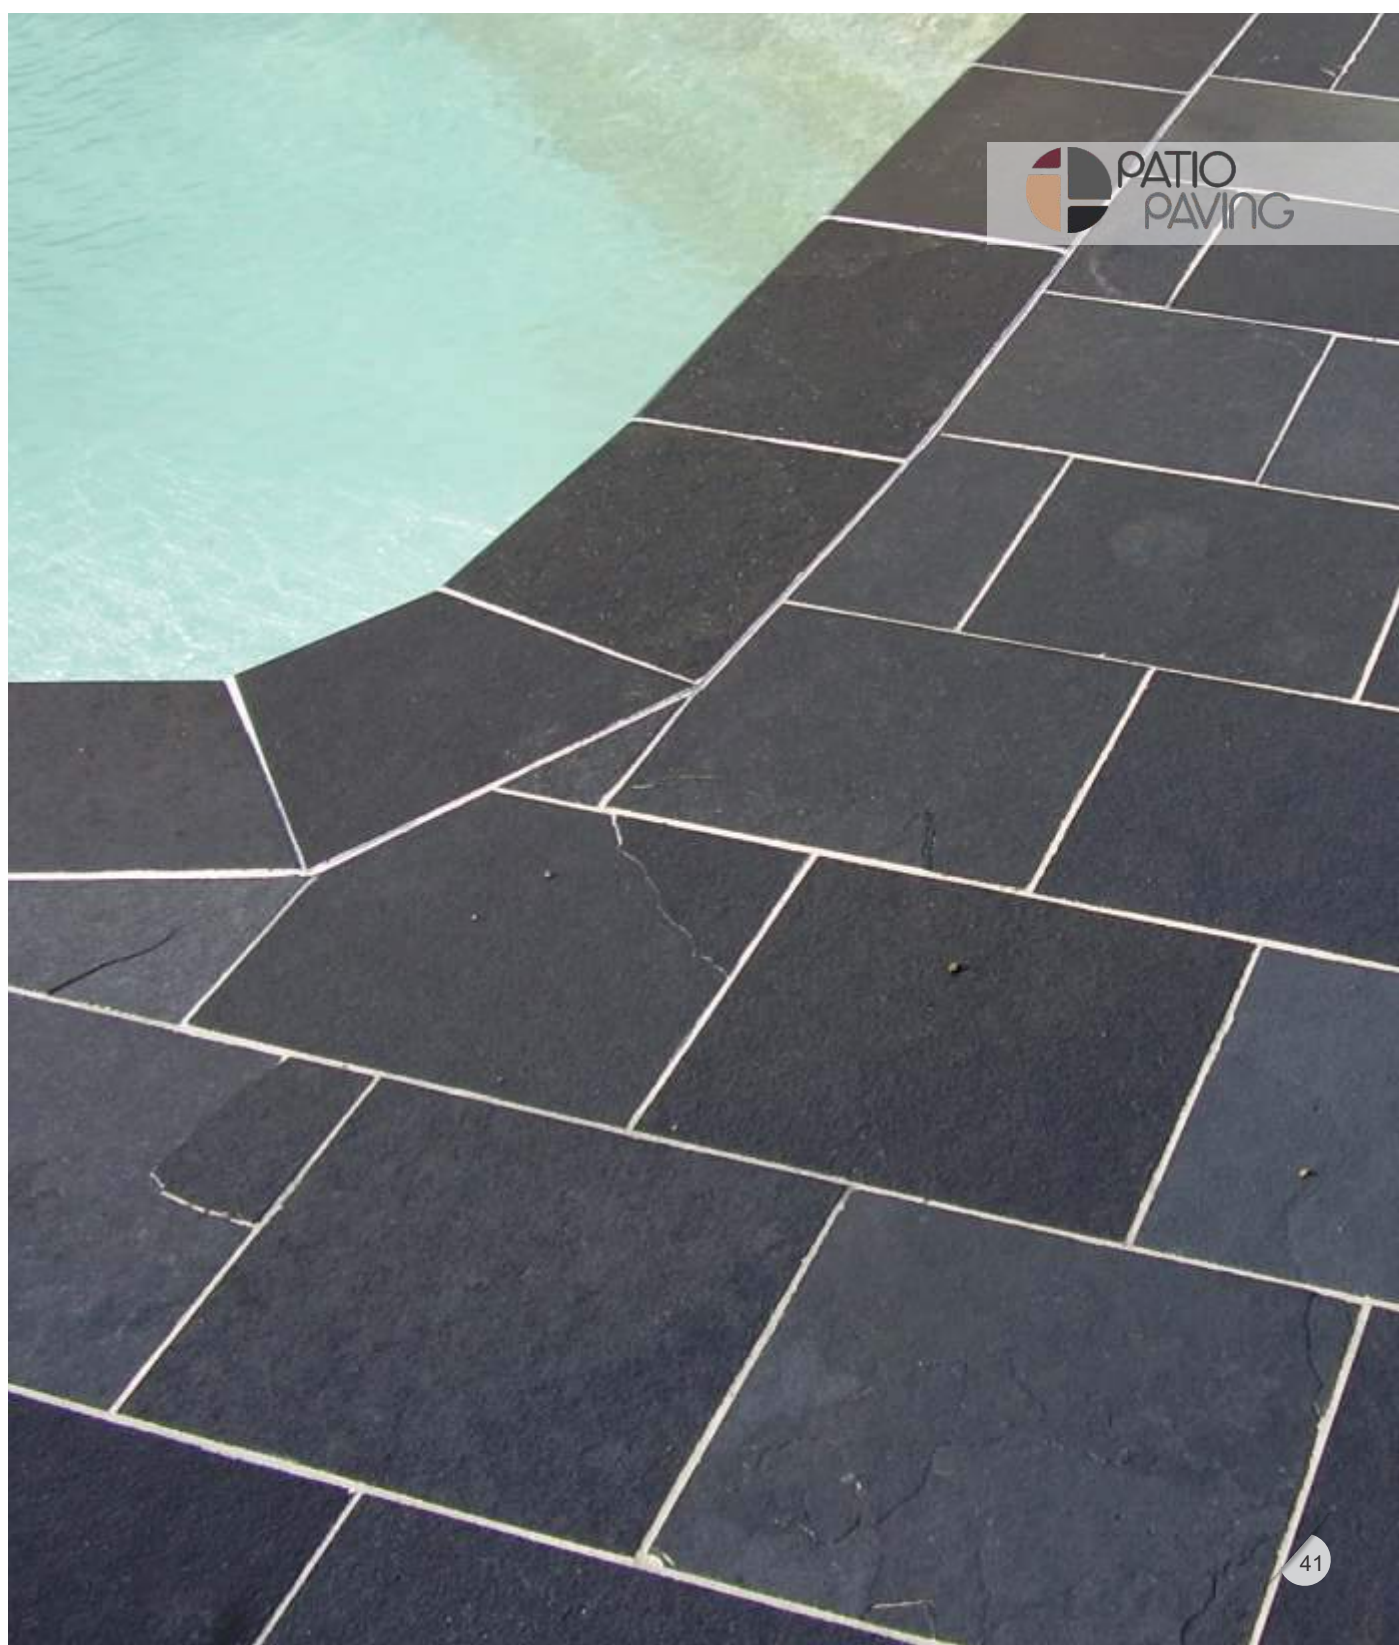

PROJECT PACK 1950 m2* (22mm Calibrated)				
Size (mm)	900x600	600x600	600x290	290x290
Nos/Pack	16	16	16	18

* Based on jointing gap of 7-14mm

TRADITIONAL PAVING

BLACK LIME

Black Limestone is a popular choice particularly in heavily planted gardens as the dark slabs offer a contrast to floral areas and turf with its natural cleft surface and hand chiselled edges, Black Limestone paving slabs are perfect for areas where slate is prevalent and where a contrasting colour is required from light to dark. This Natural Limestone paving fades in colour over a time, so to ensure that it retains its colour we recommend sealing the paving or setts with colour enhancers as soon as possible after installation.