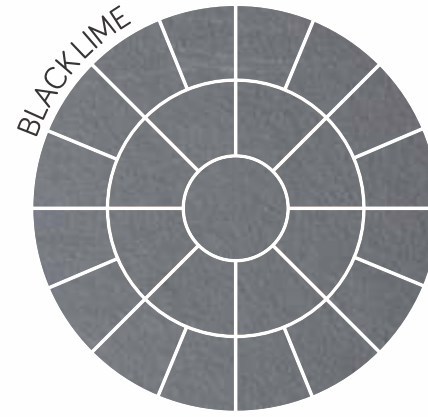

CIRCLE SETTS

A Stone Circle makes a beautiful paving feature. Its strong shape draws the eye, useful if you want to focus attention in one spot, or draw the eye to a more distant part of the garden. It works well to create a stand-alone seating area, or incorporated into a paving design to add interest or differentiate a particular section. London Stone supplies Stone Circles in a range of colours and sizes. Off-the-shelf, they are available in four different sandstone colours, to complement our Indian sandstone paving range

	Total pcs	Centre Ø	Ring 1 Ø	Ring 2 Ø	Ring 3 Ø	Sq. Off Kit
L 3.3 m	41	600	1500	2400	3300	3600
M 2.4 m	25	600	1500	2400	-	2700
S 1.5 m	9	600	1500	-	-	1800
Nos of Pcs	-	1	8	16	16	-