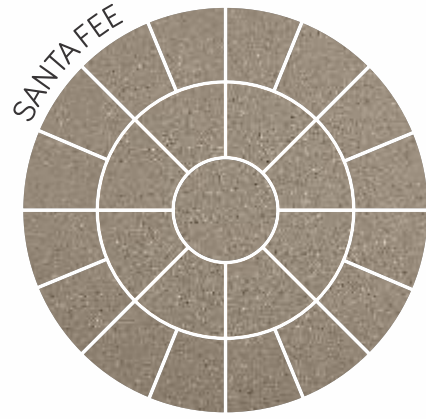

CIRCLE SETTS

A Stone Circle makes a beautiful paving feature. Its strong shape draws the eye, useful if you want to focus attention in one spot, or draw the eye to a more distant part of the garden. It works well to create a stand-alone seating area, or incorporated into a paving design to add interest or differentiate a particular section. London Stone supplies Stone Circles in a range of colours and sizes. Off-the-shelf, they are available in four different sandstone colours, to complement our Indian sandstone paving range

	Total pcs	Centre Ø	Ring 1 Ø	Ring 2 Ø	Ring 3 Ø	Sq. Off Kit
L 3.3 m	41	600	1500	2400	3300	3600
M 2.4 m	25	600	1500	2400	-	2700
S 1.5 m	9	600	1500	-	-	1800
Nos of Pcs	-	1	8	16	16	-