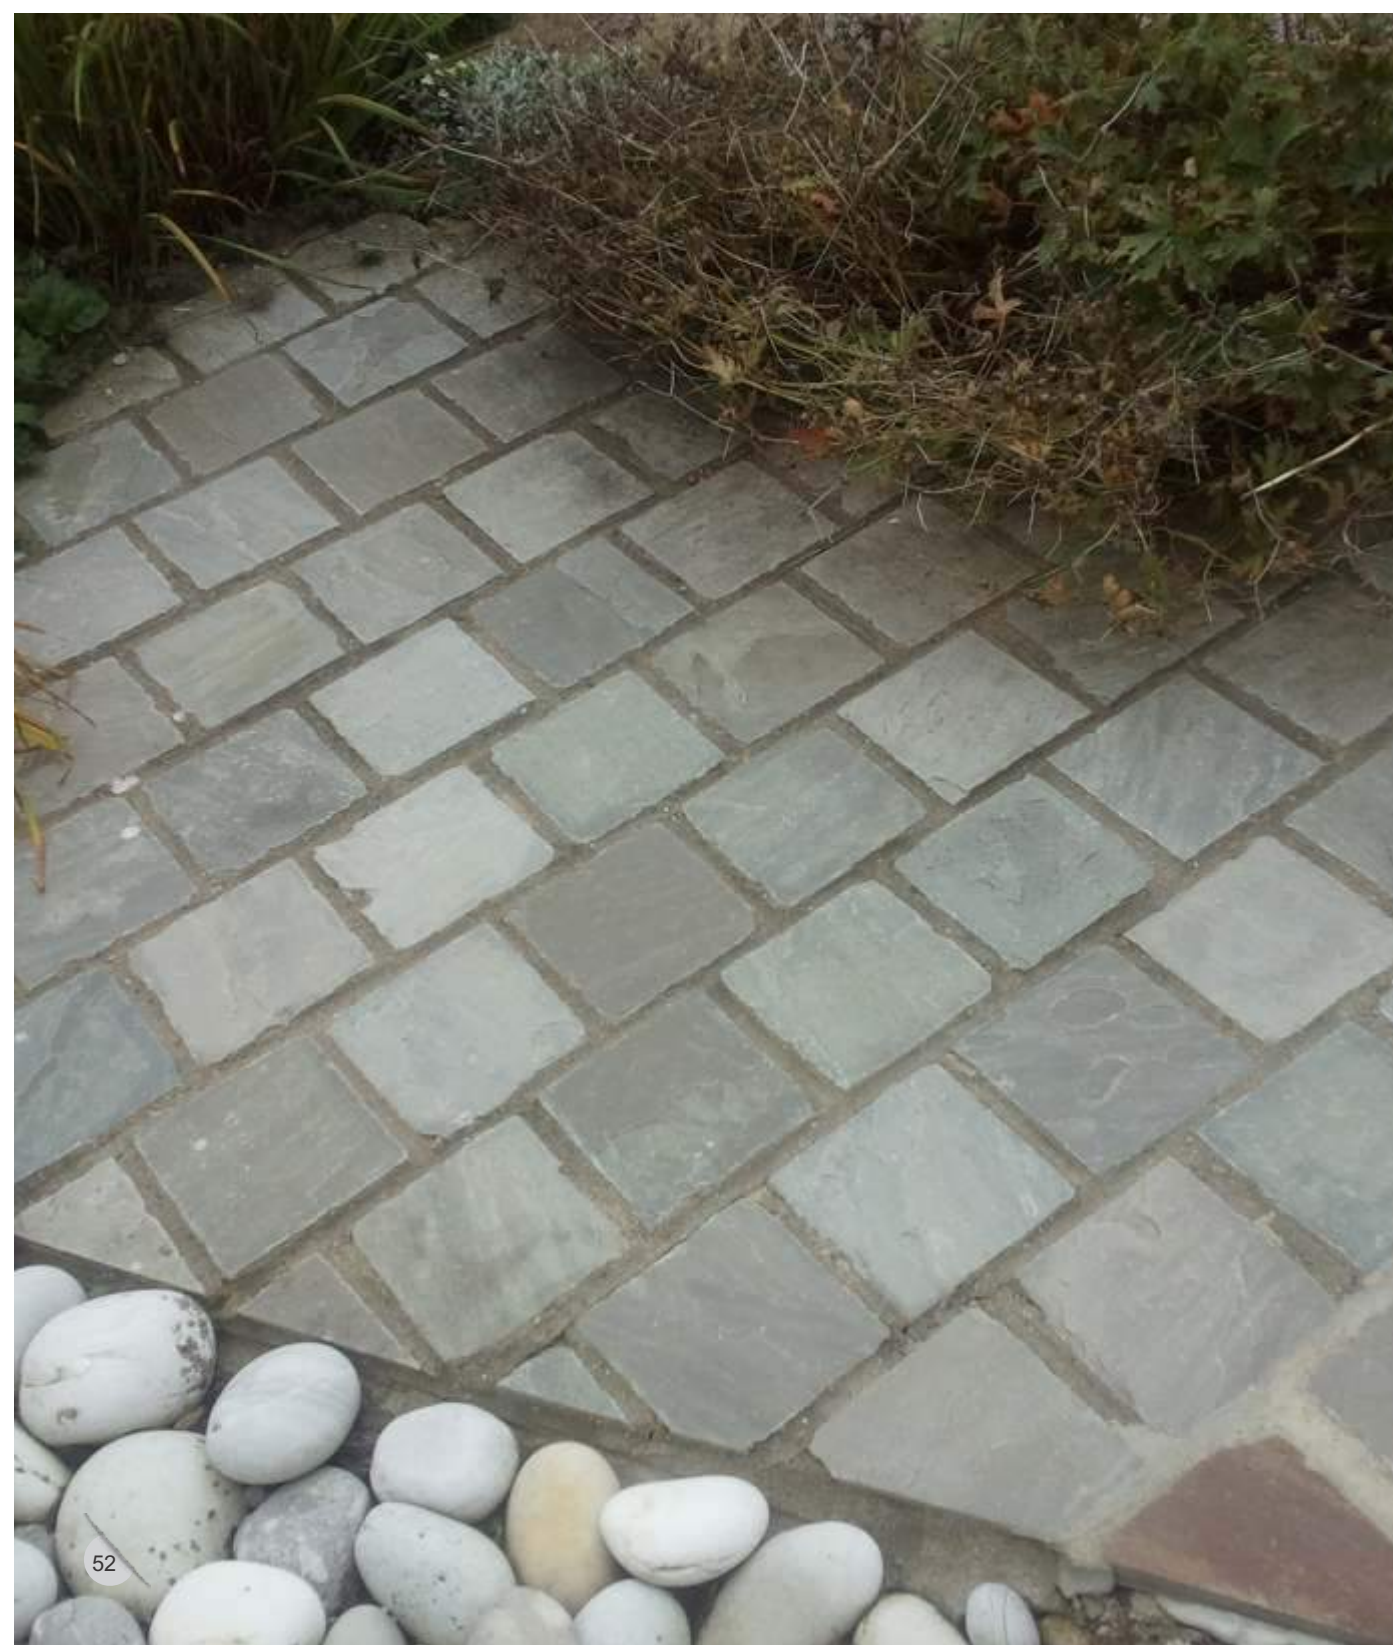

LIGHT GREY

Light Grey Sandstone products are one of the most popular ranges we are offering. The combination of blues and greys create a sharp, modern finish to any area. The cobbles setts add a stylish finish to any project. They can be used for driveways and pathways, finishing off flower beds and to edge our circles.