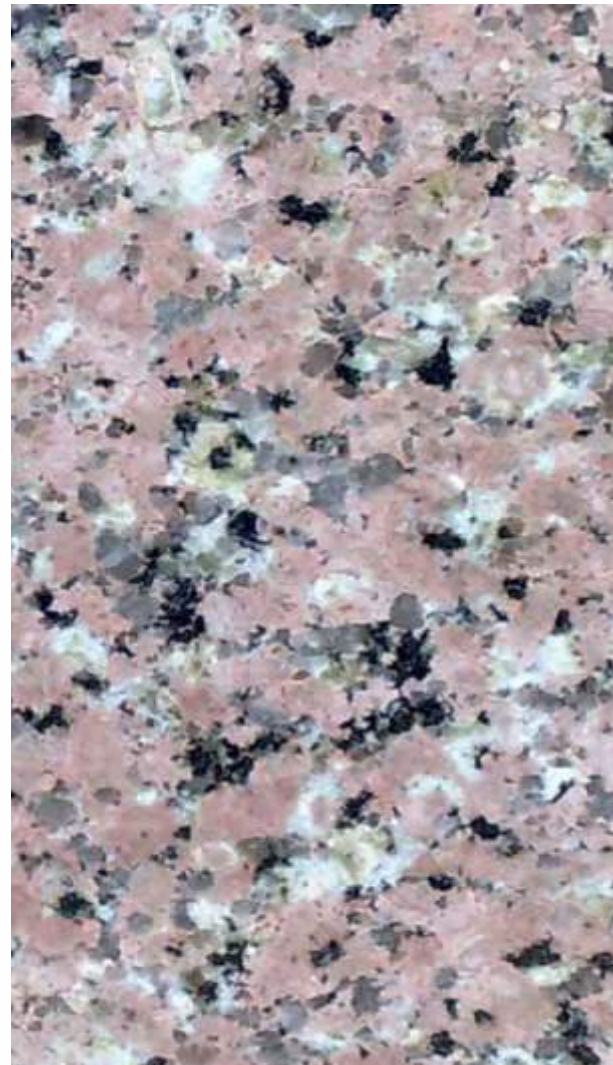

MISTY PAVING

SILVER GREY

ROZA PINK

BLACK PEARL

TRADITIONAL PAVING

Natural stones are one of the oldest and the most beautiful building materials available on the earth. Stone pavings are quarried from different geographical locations and selected for its hardness, durability, texture, material colour and various finishes. Our range of ethically sourced Indian Natural Sandstone, Limestone Paving offers high value for money. Traditional Pavings have different colours and sizes, that makes it enormously popular with designers and landscapers. In Traditional Abstract Paving, the underside of the slab is shaved by a machine to the specific thickness, usually 22mm to give it a uniform thickness, available in warm autumned tints, beige, cool grey, or even with fascinating fossil like markings, it marks well with almost any style, contemporary or traditional. These Traditional Paving are available in a combination of project packs, single sizes and circular kits. Natural Stone Traditional Paving offers a unique & distinctive qualities, as each individual paving stone is unique in its material beauty. The many natural tone variations, different surface profiles and exquisite natural veining makes every paving slab unique, thus giving your patio a touch of exclusivity.