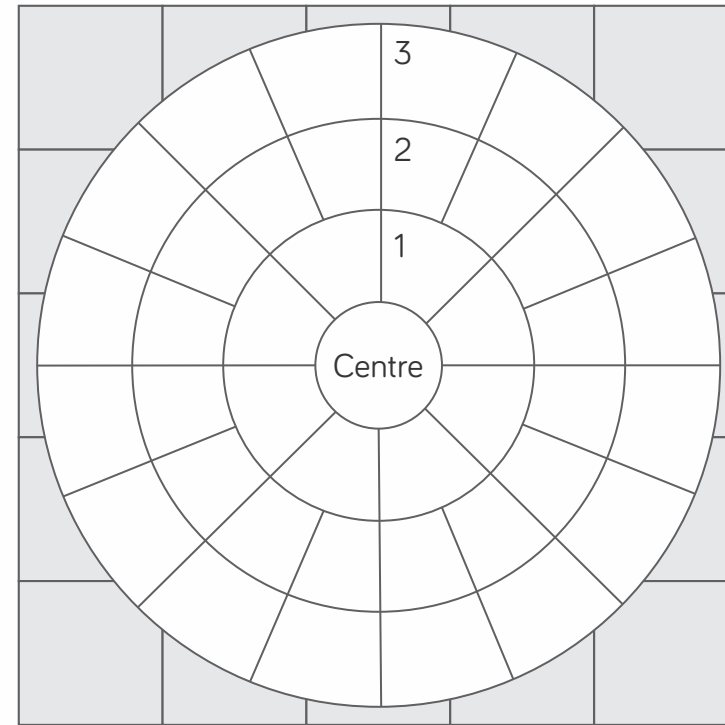

PORCELAIN GROUT

PORCELAIN PRIMER

JOINTING GROUT

SEALER & GROUT

LAYING

Pattern

PROJECT PACK 19.50 m2* * Based on jointing gap of 7-14mm				
Size (mm)	900x600	600x600	600x290	290x290
Nos/Pack	16	16	16	18

	Total pcs	Centre Ø	Ring 1 Ø	Ring 2 Ø	Ring 3 Ø	Sq. Off Kit
L 3.3 m	41	600	1500	2400	3300	3600
M 2.4 m	25	600	1500	2400	-	2700
S 1.5 m	9	600	1500	-	-	1800
Nos of Pcs	-	1	8	16	16	-