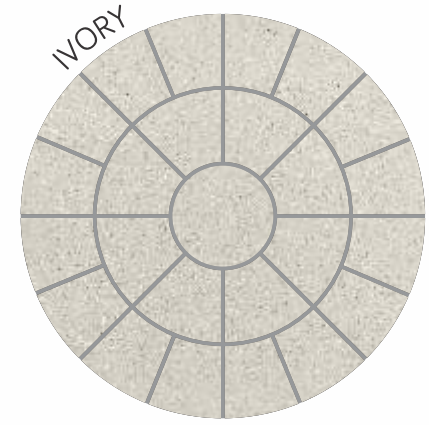

CIRCLE SETTS

A Stone Circle makes a beautiful paving feature. Its strong shape draws the eye, useful if you want to focus attention in one spot, or draw the eye to a more distant part of the garden. It works well to create a stand-alone seating area, or incorporated into a paving design to add interest or differentiate a particular section. London Stone supplies Stone Circles in a range of colours and sizes. Off-the-shelf, they are available in four different sandstone colours, to complement our Indian sandstone paving range

	Total pcs	Centre Ø	Ring 1 Ø	Ring 2 Ø	Ring 3 Ø	Sq. Off Kit
L 3.3 m	41	600	1500	2400	3300	3600
M 2.4 m	25	600	1500	2400	-	2700
S 1.5 m	9	600	1500	-	-	1800
Nos of Pcs	-	1	8	16	16	-