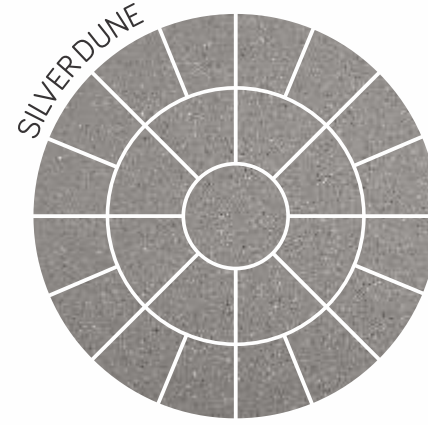

CIRCLE SETTS

A Stone Circle makes a beautiful paving feature. Its strong shape draws the eye, useful if you want to focus attention in one spot, or draw the eye to a more distant part of the garden. It works well to create a stand-alone seating area, or incorporated into a paving design to add interest or differentiate a particular section. London Stone supplies Stone Circles in a range of colours and sizes. Off-the-shelf, they are available in four different sandstone colours, to complement our Indian sandstone paving range

	Total pcs	Centre Ø	Ring 1 Ø	Ring 2 Ø	Ring 3 Ø	Sq. Off Kit
L 3.3 m	41	600	1500	2400	3300	3600
M 2.4 m	25	600	1500	2400	-	2700
S 1.5 m	9	600	1500	-	-	1800
Nos of Pcs	-	1	8	16	16	-