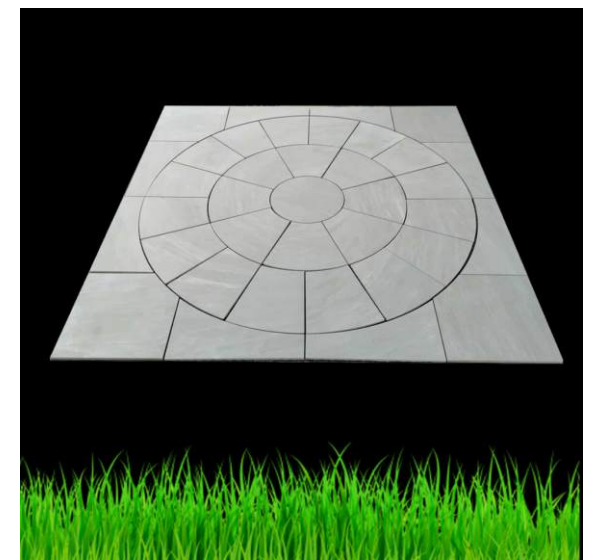

PETRA KANDLA GREY