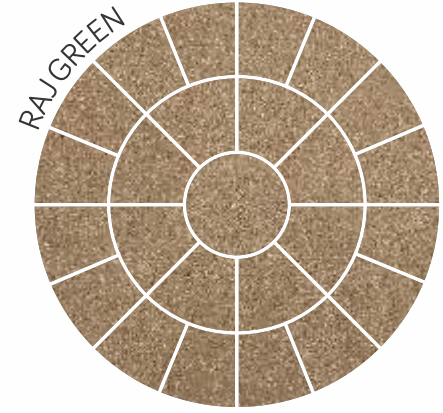

CIRCLE SETTS

A Stone Circle makes a beautiful paving feature. Its strong shape draws the eye, useful if you want to focus attention in one spot, or draw the eye to a more distant part of the garden. It works well to create a stand-alone seating area, or incorporated into a paving design to add interest or differentiate a particular section. London Stone supplies Stone Circles in a range of colours and sizes. Off-the-shelf, they are available in four different sandstone colours, to complement our Indian sandstone paving range

	Total pcs	Centre Ø	Ring 1 Ø	Ring 2 Ø	Ring 3 Ø	Sq. Off Kit
L 3.3 m	41	600	1500	2400	3300	3600
M 2.4 m	25	600	1500	2400	-	2700
S 1.5 m	9	600	1500	-	-	1800
Nos of Pcs	-	1	8	16	16	-