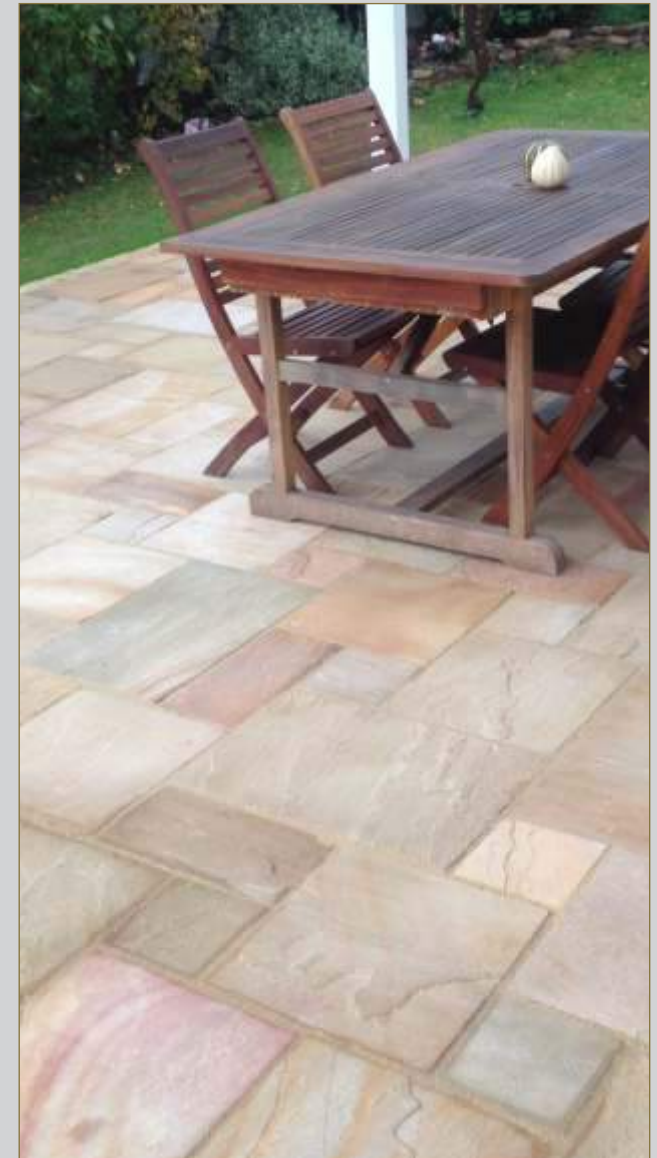

MINT FOSSIL

LIGHT GREY

RAJ GREEN

ASH GREY

HERITAGE PAVING

Heritage paving incorporates a smooth, subtle distressed riven finish, making this stone paving suitable for many garden landscapes and seamlessly blends with the established surroundings. This ethically sourced antique stone paving is specially processed to achieve a worn feel, suitable for all home or garden styles. Available in varied natural colours, it can be matched with setts, steps and walling for a perfect stone composition. This Heritage Paving is created by passing newly riven stone through vibrating machinery, which smoothed edges & round off corners & softens the riven profile, creating a vintage feel.