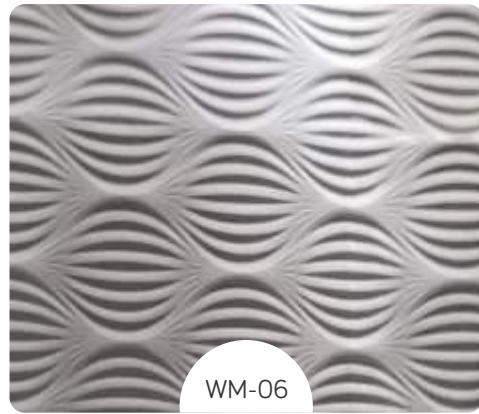

Our Artificial Turf is versatile, pet friendly, hard wearing, UV resistant and are available in 2m, 4m & 5m widths, and are up to 25m in length

Artificial **TURF**

SLATE TILES

JAK MULTI

PEACOCK MULTI

RUSTIC GOLD

RAJAH MULTI

LILAC

SILVER GREY

COPPER

GREEN GALAXY

WALL MURALS

Expand your interior and exterior wall décor to a new dimension with sculptured natural stone wall murals. Cut or carved into stunning and elaborate designs, wall murals grant the wall decoration a lavish, imperial personality. Introduce uniqueness and distinction to your elevation walls, hallways, galleries, living room walls, accent walls and office spaces with elegantly engraved natural stones. With a multitude of patterns, colors, sizes, designs and styles of wall murals available at Patio Paving you can pick or create the perfect stone murals that synchronize with your interior décor ideas.