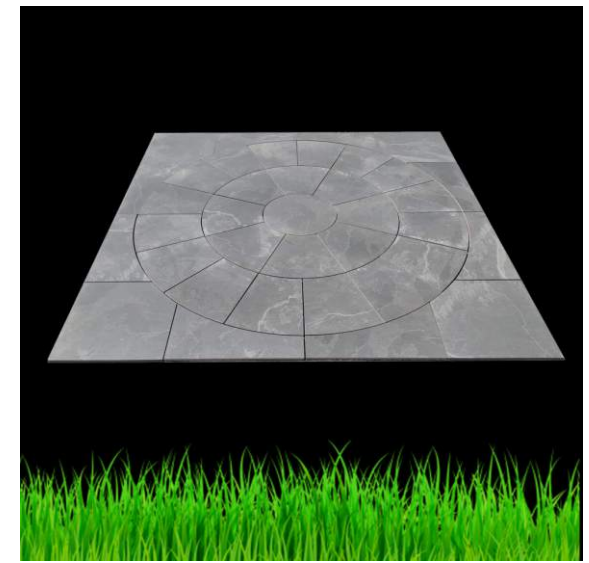

PETRA SLATE ANTHRACITE