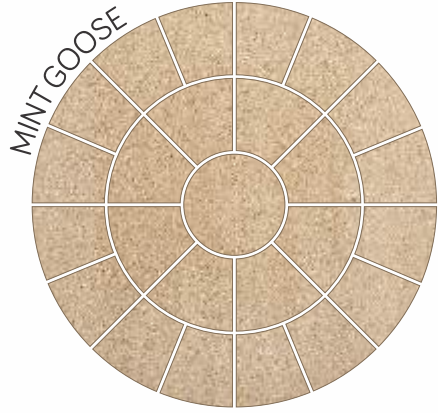

CIRCLE SETTS

A Stone Circle makes a beautiful paving feature. Its strong shape draws the eye, useful if you want to focus attention in one spot, or draw the eye to a more distant part of the garden. It works well to create a stand-alone seating area, or incorporated into a paving design to add interest or differentiate a particular section. London Stone supplies Stone Circles in a range of colours and sizes. Off-the-shelf, they are available in four different sandstone colours, to complement our Indian sandstone paving range

	Total pcs	Centre Ø	Ring 1 Ø	Ring 2 Ø	Ring 3 Ø	Sq. Off Kit
L 3.3 m	41	600	1500	2400	3300	3600
M 2.4 m	25	600	1500	2400	-	2700
S 1.5 m	9	600	1500	-	-	1800
Nos of Pcs	-	1	8	16	16	-