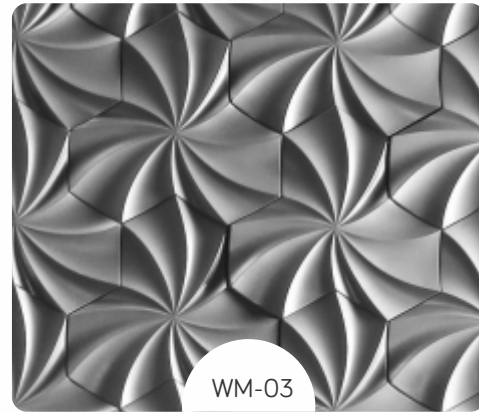

Our Artificial Turf is versatile, pet friendly, hard wearing, UV resistant and are available in 2m, 4m & 5m widths, and are up to 25m in length

Artificial **TURF**

SLATE TILES

JAK MULTI

PEACOCK MULTI

RUSTIC GOLD

RAJAH MULTI

LILAC

SILVER GREY

COPPER

GREEN GALAXY

WALL MURALS

Expand your interior and exterior wall décor to a new dimension with sculptured natural stone wall murals. Cut or carved into stunning and elaborate designs, wall murals grant the wall decoration a lavish, imperial personality. Introduce uniqueness and distinction to your elevation walls, hallways, galleries, living room walls, accent walls and office spaces with elegantly engraved natural stones. With a multitude of patterns, colors, sizes, designs and styles of wall murals available at Patio Paving you can pick or create the perfect stone murals that synchronize with your interior décor ideas.